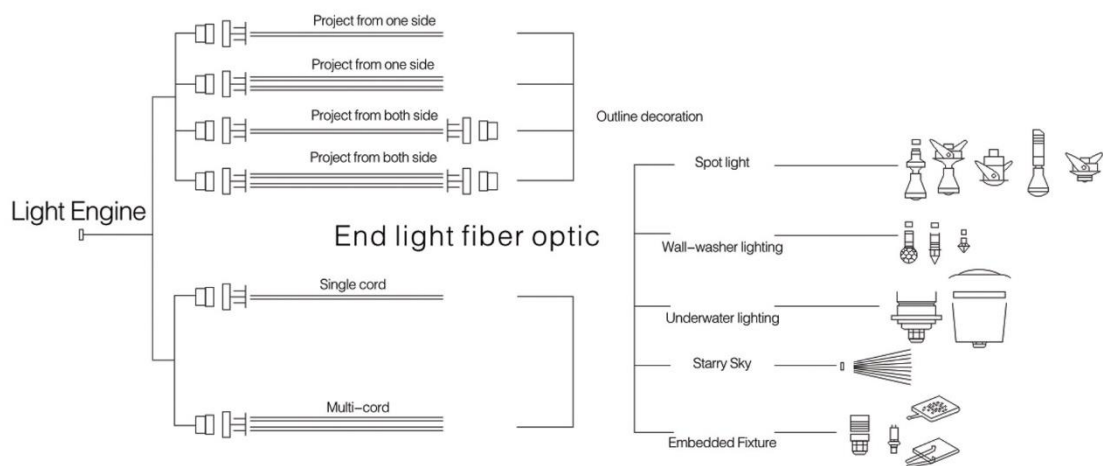

SAMPLE PROJECT FROM UFO
 WWW.FIBEROPTICLIGHTING.COM

FIBER OPTIC

FIBER OPTIC & ENGINE

3 YEARS
GUARANTEE
EPISTAR

MODEL NO	SIZE	LENGTH	UNIT	TYPE
D-750	0.75MM	2700 M	SPOOL	END LIGHT
D-1000	1MM	1500 M	SPOOL	END LIGHT
D-1500	1.5MM	750 M	SPOOL	END LIGHT
D-2000	2MM	350 M	SPOOL	END LIGHT
FIBER OPTIC ENGINE				
MODEL NO	POWER	VOLTAGE	REMOTE CONTROL	
EL-U016	16W	DC12V	24 KEYS RF	
EL-U032	32W	DC12V	24 KEYS RF	
EL-U045	45W	DC12V	24 KEYS RF	
EL-U075	75W	DC12V	24 KEYS RF	
INPUT : AC 220-265 V				